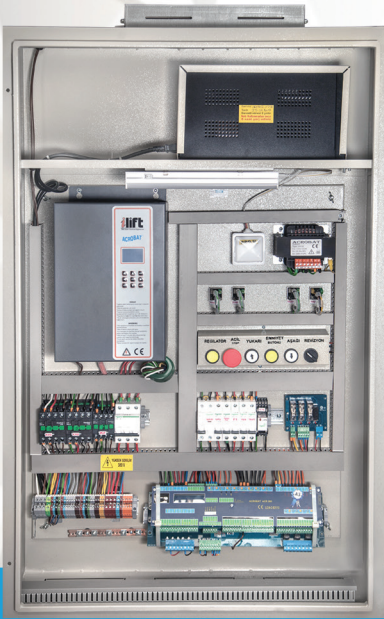

## ACR-200 Gearless A3 5.5 - 7.5 - 11 - 15 - 18,5 - 22 KW

- UPS Rescue (İnternal)
- Can works up to 32 stops
- Can works up to 2.00 m/sn
- İn case of power failure,it moves the car to floor level
- Serial communication with cabin
- Serial communication with external display
- Phase control