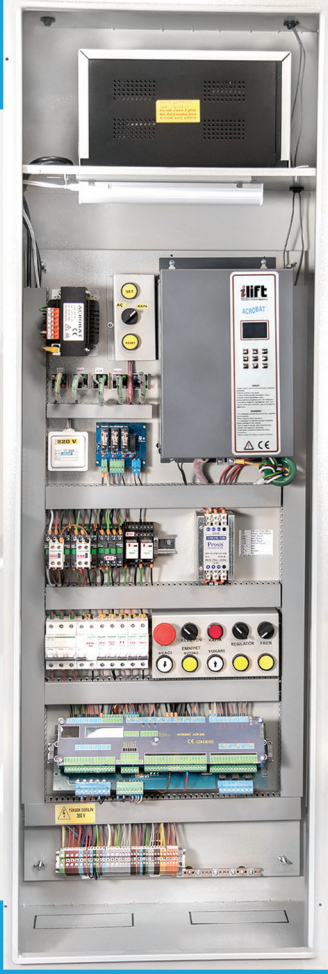

ACR-200 KUMANDA PANOSU A3

PANO ÖLÇÜLERİ
165x55x25 cm

ACR-200 Dişlisiz A3 5.5 - 7.5 - 11 - 15 - 18,5 - 22 KW

- UPS Kurtaran (İlave)
- 32 durağa kadar çalışabilme
- 2,00 m/sn kadar çalışabilme
- Elektrik kesintesinde kata tamamlama
- Kabin içi seri çalışabilme
- Diş gösterge seri çalışabilme
- Faz kontrol

ACR-200 Gearless A3 5.5 - 7.5 - 11 - 15 - 18,5 - 22 KW

- UPS Rescue (İnternal)
- Can works up to 32 stops
- Can works up to 2.00 m/sn
- İn case of power failure,it moves the car to floor level
- Serial communication with cabin
- Serial communication with external display
- Phase control